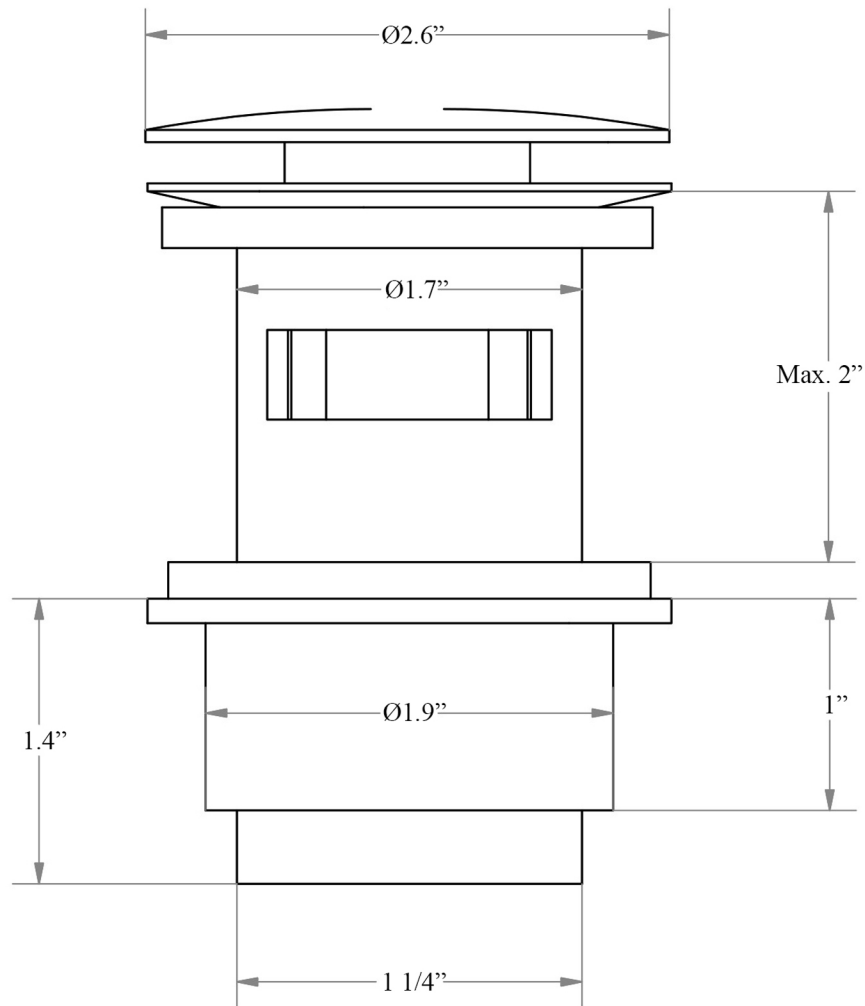

WSBC 53991

Features

- Push Waste Drain (Click Clack)
- Click Clack: It Opens And Closes With The Click Of A Finger
- With Overflow
- Works With Sinks That Have Overflow
- Adaptable Height: 1.2" min - 2.0" max H
- Available in 5 Finishes: Polished Chrome, Glossy White, Glossy Black, Matte White, and Matte Black
- Solid Brass Base
- Made in Italy

* WS Bath Collections reserves the right to revise dimensions or information on this sheet without notice

Collection WSBC Fittings	Model WSBC 53991	Dimensions Metric <i>1 inch = 2.54 cm</i> <i>1 inch = 25.4 mm</i>	 1051 Lea Drive - Collegeville, PA 19426 Tel. 215 513 9400 - Fax 610 831 0215 www.ws bathcollections.com - info@ws bathcollectins.com
------------------------------------	------------------------------	---	---

Product Specs Sheets

Collection
WSBC Fittings

Model |
WSBC 53991

Dimensions Metric

1 inch = 2.54 cm
1 inch = 25.4 mm

WS[®]
BATH
COLLECTIONS

1051 Lea Drive - Collegeville, PA 19426
Tel. 215 513 9400 - Fax 610 831 0215